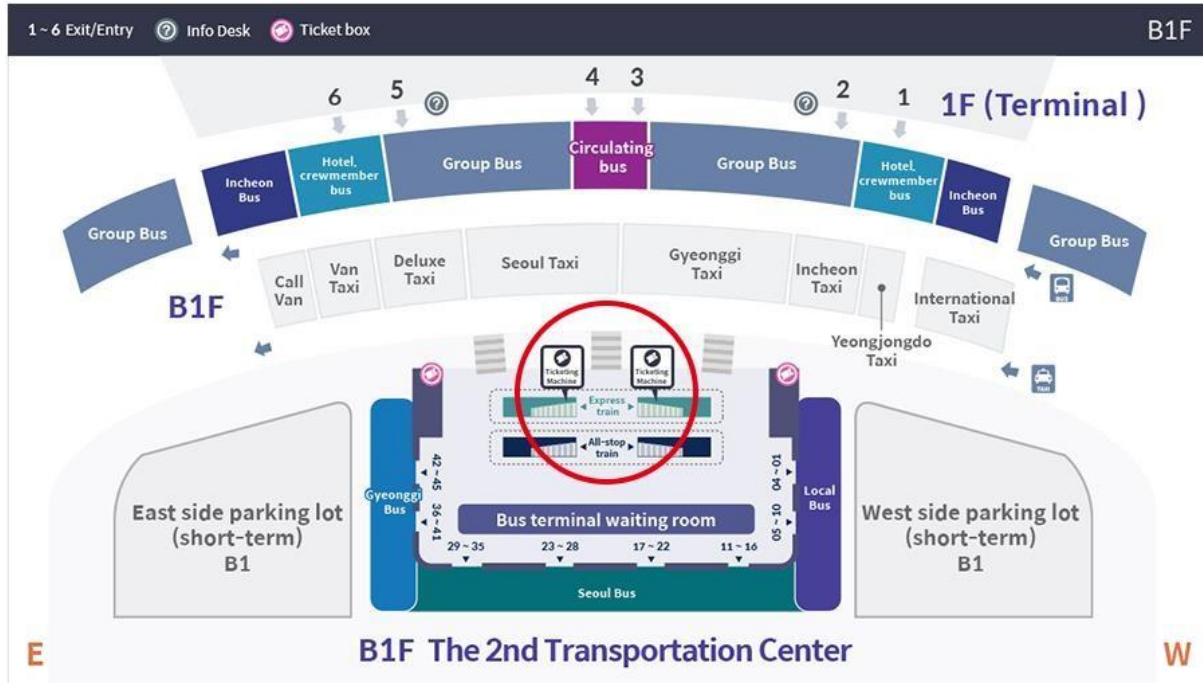

COLING 2022

October 12 – 17, 2022 / Gyeongju, Republic of Korea
The 29th International Conference on Computational Linguistics

[Route1] Incheon International Airport → Singyeongju Station

1. Incheon Int'l Airport → Seoul Station

* To check Metro Schedule to Seoul Station, [Click](#)

Metro	Departure	Destination	Est. Time	Fare(KRW)
	ICN Terminal 2		Seoul Station	1hrs 5min.
ICN Terminal 1	1hrs	4,150		

[1-1] ICN Terminal 1 → Seoul Station (by Metro)

- ① Go outside from Exit 8 (Arrival Floor, 1F), you can see the entrance to Transit Center, right across from where you are.
- ② You can get to Metro Station on B1F at Transit Center. (The terminal and Transit Center are directly connected on B1 Floor.)

COLING 2022

October 12 – 17, 2022 / Gyeongju, Republic of Korea
The 29th International Conference on Computational Linguistics

[1-2] ICN Terminal 2 → Seoul Station (by Metro)

① Take the escalator at the center of the B1 Floor. You can get to Metro Platform.