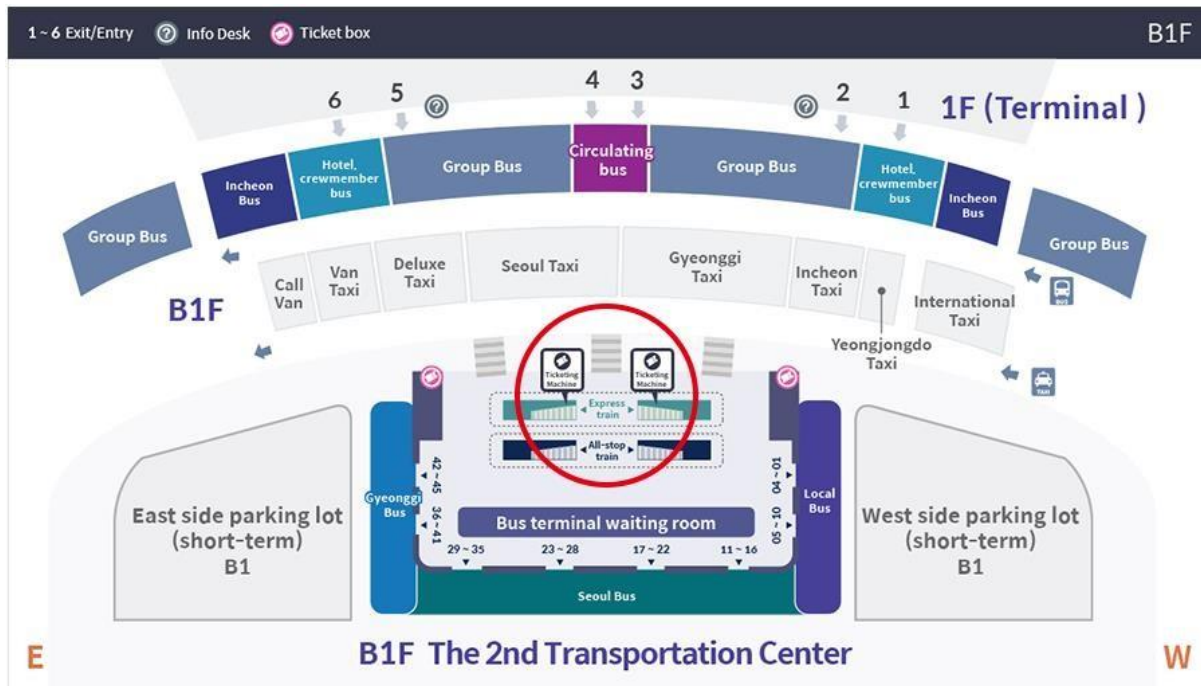

COLING 2022

October 12 – 17, 2022 / Gyeongju, Republic of Korea
The 29th International Conference on Computational Linguistics

[Route1] Incheon International Airport → Singyeongju Station

1. Incheon Int'l Airport → Seoul Station

* To check Metro Schedule to Seoul Station, [Click](#)

Metro	Departure	Destination	Est. Time	Fare(KRW)
	ICN Terminal 2		Seoul Station	1hrs 5min.
ICN Terminal 1	1hrs	4,150		

[1-1] ICN Terminal 1 → Seoul Station (by Metro)

- ① Go outside from Exit 8 (Arrival Floor, 1F), you can see the entrance to Transit Center, right across from where you are.
- ② You can get to Metro Station on B1F at Transit Center. (The terminal and Transit Center are directly connected on B1 Floor.)

COLING 2022

October 12 – 17, 2022 / Gyeongju, Republic of Korea
The 29th International Conference on Computational Linguistics

[1-2] ICN Terminal 2 → Seoul Station (by Metro)

① Take the escalator at the center of the B1 Floor. You can get to Metro Platform.