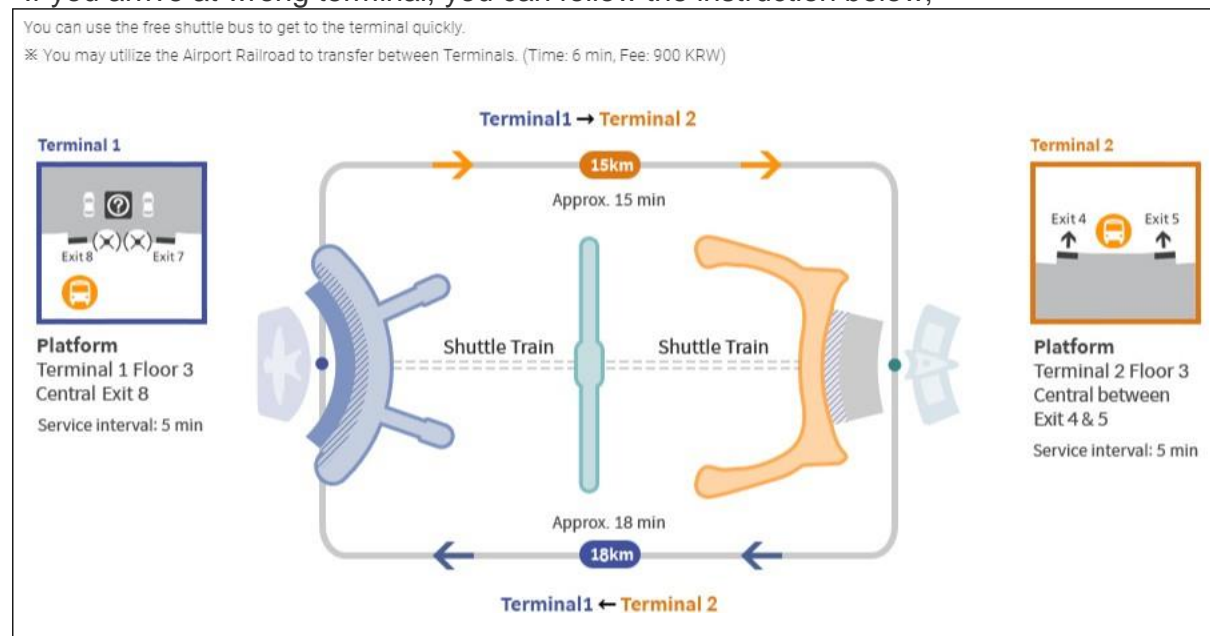

*You can get an information about departure procedure from Incheon Int'l airport [here](#)